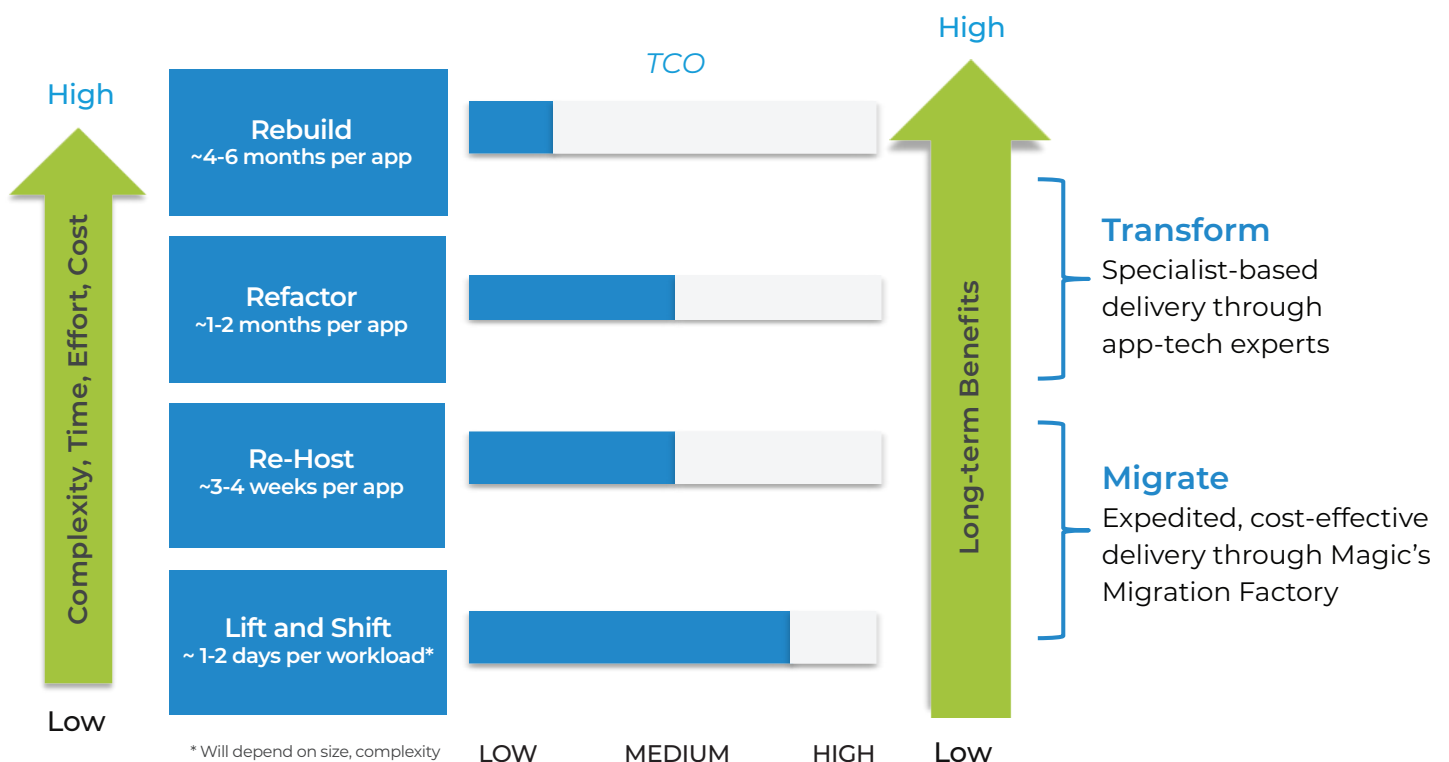

Cloud Capabilities

Discover – Transform – Operate & Automation Fabric

Our Cloud Offerings

Discover: Magic's Cloud Assessment and Discovery Framework

Migrate: Magic's Well-Defined Approach of Migrating to Cloud

Operate: L1 and L2 Infrastructure and Cloud Operations and Monitoring Services

24*7 L1 Monitoring
Shared service team

24*7 L2 Monitoring
Shared service team

Installation and
Setup of tools

Operate: L1 and L2 Infrastructure and Cloud Support and Maintenance

24*7 L1 Infra and Cloud Support
Shared services team

24*7 L2 Infra and Cloud Support
Shared services team

Transform: Cloud Readiness Testing while you Migrate to Cloud or perform post M&A integration

Remediation	Infra Testing	Functional Testing	Interface Testing	Performance Testing	UAT
Re-Host/Rebuild	✓		✓	✓	✓
Re-Platform	✓		✓	✓	✓
Re-Factor	✓	✓	✓	✓	✓