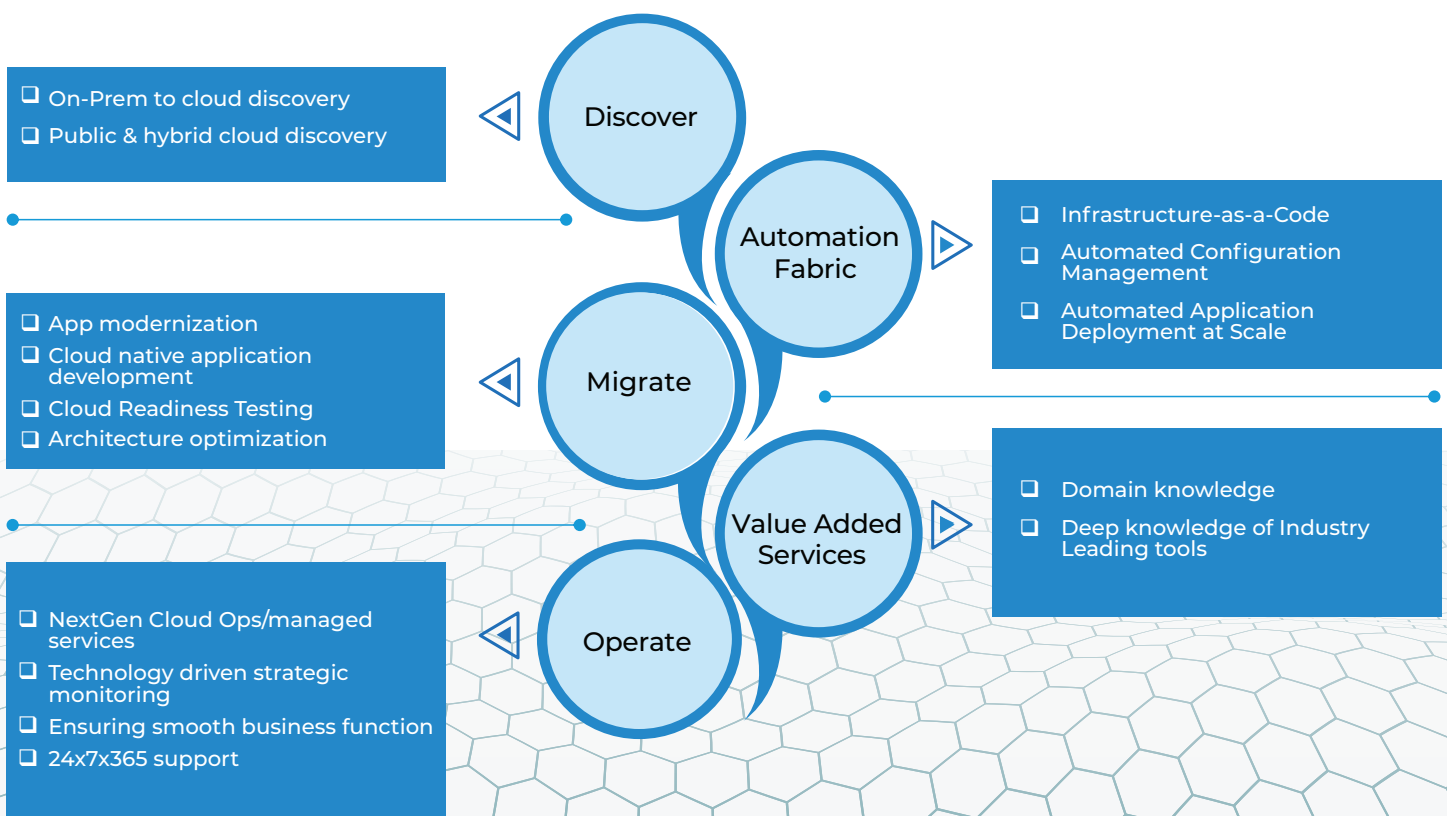

Cloud Capabilities

Discover – Transform – Operate & Automation Fabric

Our Cloud Offerings

Discover: Magic's Cloud Assessment and Discovery Framework

Migrate: Magic's Well-Defined Approach of Migrating to Cloud

Operate: L1 and L2 Infrastructure and Cloud Operations and Monitoring Services

24*7 L1 Monitoring
Shared service team

24*7 L2 Monitoring
Shared service team

Installation and
Setup of tools

Operate: L1 and L2 Infrastructure and Cloud Support and Maintenance

Automation Fabric: Key features of Magic's Automation Fabric Framework

Infrastructure As Code	Configuration Management	Application Deployment
<ul style="list-style-type: none"> ✓ Zero-downtime infra provisioning ✓ Auto-provisioning of Azure load balancers ✓ Auto-provisioning of Azure VMs ✓ Auto-provisioning of Azure public IPs ✓ Auto-provisioning of Azure storage ✓ Auto-provisioning of Azure inbound/outbound rules ✓ Automated database creation – Azure SQL PaaS ✓ Add/delete VMs post infra deployment ✓ Deprovisioning of Azure infra ✓ Inbuilt approval processes & notifications 	<ul style="list-style-type: none"> ✓ Zero-downtime infra configuration ✓ IIS & .NET framework installation & configuration ✓ Automated configuration of environments – Dev, QA, Staging, Prod ✓ Automated configuration of target role – WebServersAppServers, DBServers, etc. ✓ Automated patching & hotfixes on environments ✓ Inbuilt approval processes & notifications ✓ Configuration of Azure Monitor 	<ul style="list-style-type: none"> ✓ Zero-downtime deployments (Blue-green) ✓ Automated functional testing ✓ Automated N-unit testing & code coverage reporting ✓ Database deployment ✓ Inbuilt approval processes & notifications ✓ Auto-promotion of app from one environment to another