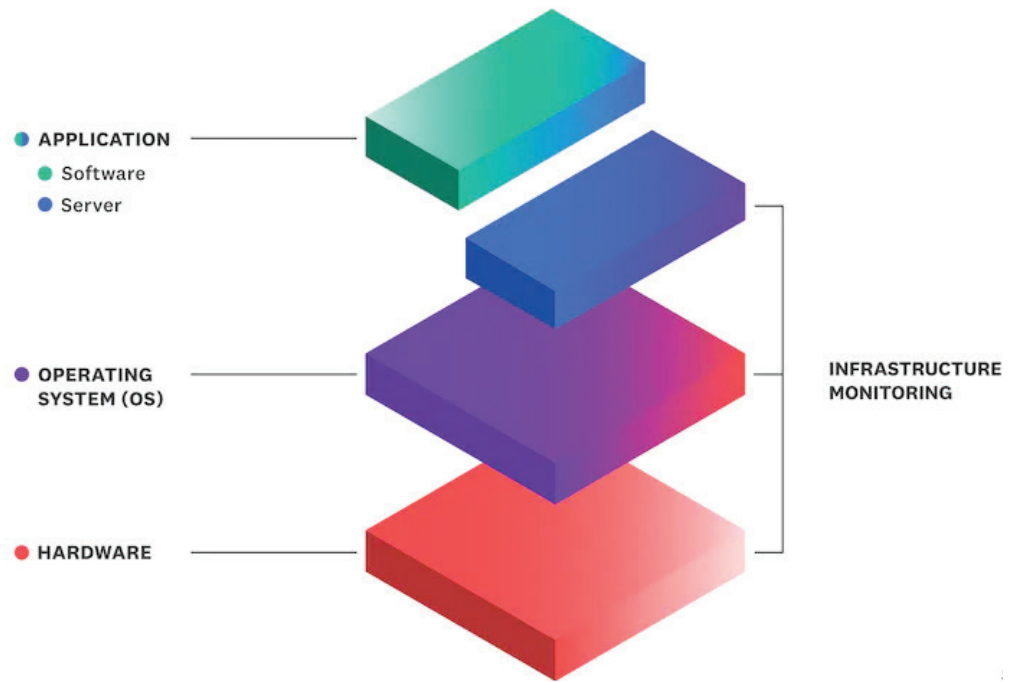

Cloud Capabilities

Discover – Transform – Operate & Automation Fabric

Our Cloud Offerings

Discover: Magic's Cloud Assessment and Discovery Framework

Migrate: Magic's Well-Defined Approach of Migrating to Cloud

Operate: L1 and L2 Infrastructure and Cloud Operations and Monitoring Services

24*7 L1 Monitoring
Shared service team

24*7 L2 Monitoring
Shared service team

Installation and
Setup of tools

Operate: L1 and L2 Infrastructure and Cloud Support and Maintenance

Automation Fabric: Key features of Magic's Automation Fabric Framework

Infrastructure As Code	Configuration Management	Application Deployment
<ul style="list-style-type: none"> ✓ Zero-downtime infra provisioning ✓ Auto-provisioning of Azure load balancers ✓ Auto-provisioning of Azure VMs ✓ Auto-provisioning of Azure public IPs ✓ Auto-provisioning of Azure storage ✓ Auto-provisioning of Azure inbound/outbound rules ✓ Automated database creation – Azure SQL PaaS ✓ Add/delete VMs post infra deployment ✓ Deprovisioning of Azure infra ✓ Inbuilt approval processes & notifications 	<ul style="list-style-type: none"> ✓ Zero-downtime infra configuration ✓ IIS & .NET framework installation & configuration ✓ Automated configuration of environments – Dev, QA, Staging, Prod ✓ Automated configuration of target role – WebServersAppServers, DBServers, etc. ✓ Automated patching & hotfixes on environments ✓ Inbuilt approval processes & notifications ✓ Configuration of Azure Monitor 	<ul style="list-style-type: none"> ✓ Zero-downtime deployments (Blue-green) ✓ Automated functional testing ✓ Automated N-unit testing & code coverage reporting ✓ Database deployment ✓ Inbuilt approval processes & notifications ✓ Auto-promotion of app from one environment to another