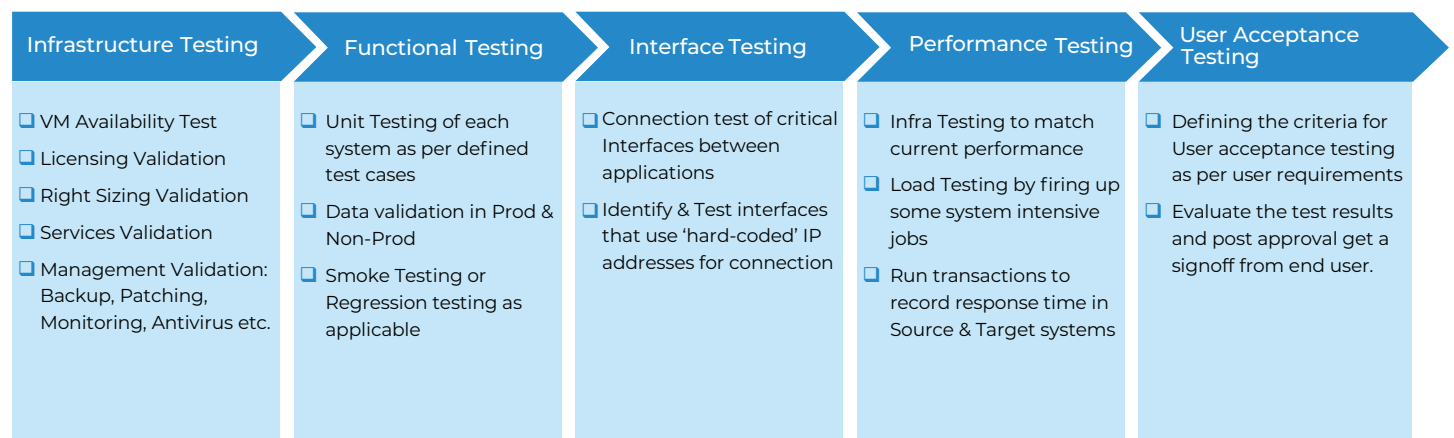

Operate: L1 and L2 Infrastructure and Cloud Operations and Monitoring Services

24*7 L1 Monitoring
Shared service team

24*7 L2 Monitoring
Shared service team

Installation and
Setup of tools

Operate: L1 and L2 Infrastructure and Cloud Support and Maintenance

24*7 L1 Infra and Cloud Support
Shared services team

24*7 L2 Infra and Cloud Support
Shared services team

Transform: Cloud Readiness Testing while you Migrate to Cloud or perform post M&A integration

Remediation	Infra Testing	Functional Testing	Interface Testing	Performance Testing	UAT
Re-Host/Rebuild	✓		✓	✓	✓
Re-Platform	✓		✓	✓	✓
Re-Factor	✓	✓	✓	✓	✓

Automation Fabric: Key features of Magic's Automation Fabric Framework

Infrastructure As Code	Configuration Management	Application Deployment
<ul style="list-style-type: none"> ✓ Zero-downtime infra provisioning ✓ Auto-provisioning of Azure load balancers ✓ Auto-provisioning of Azure VMs ✓ Auto-provisioning of Azure public IPs ✓ Auto-provisioning of Azure storage ✓ Auto-provisioning of Azure inbound/outbound rules ✓ Automated database creation – Azure SQL PaaS ✓ Add/delete VMs post infra deployment ✓ Deprovisioning of Azure infra ✓ Inbuilt approval processes & notifications 	<ul style="list-style-type: none"> ✓ Zero-downtime infra configuration ✓ IIS & .NET framework installation & configuration ✓ Automated configuration of environments – Dev, QA, Staging, Prod ✓ Automated configuration of target role – WebServersAppServers, DBServers, etc. ✓ Automated patching & hotfixes on environments ✓ Inbuilt approval processes & notifications ✓ Configuration of Azure Monitor 	<ul style="list-style-type: none"> ✓ Zero-downtime deployments (Blue-green) ✓ Automated functional testing ✓ Automated N-unit testing & code coverage reporting ✓ Database deployment ✓ Inbuilt approval processes & notifications ✓ Auto-promotion of app from one environment to another