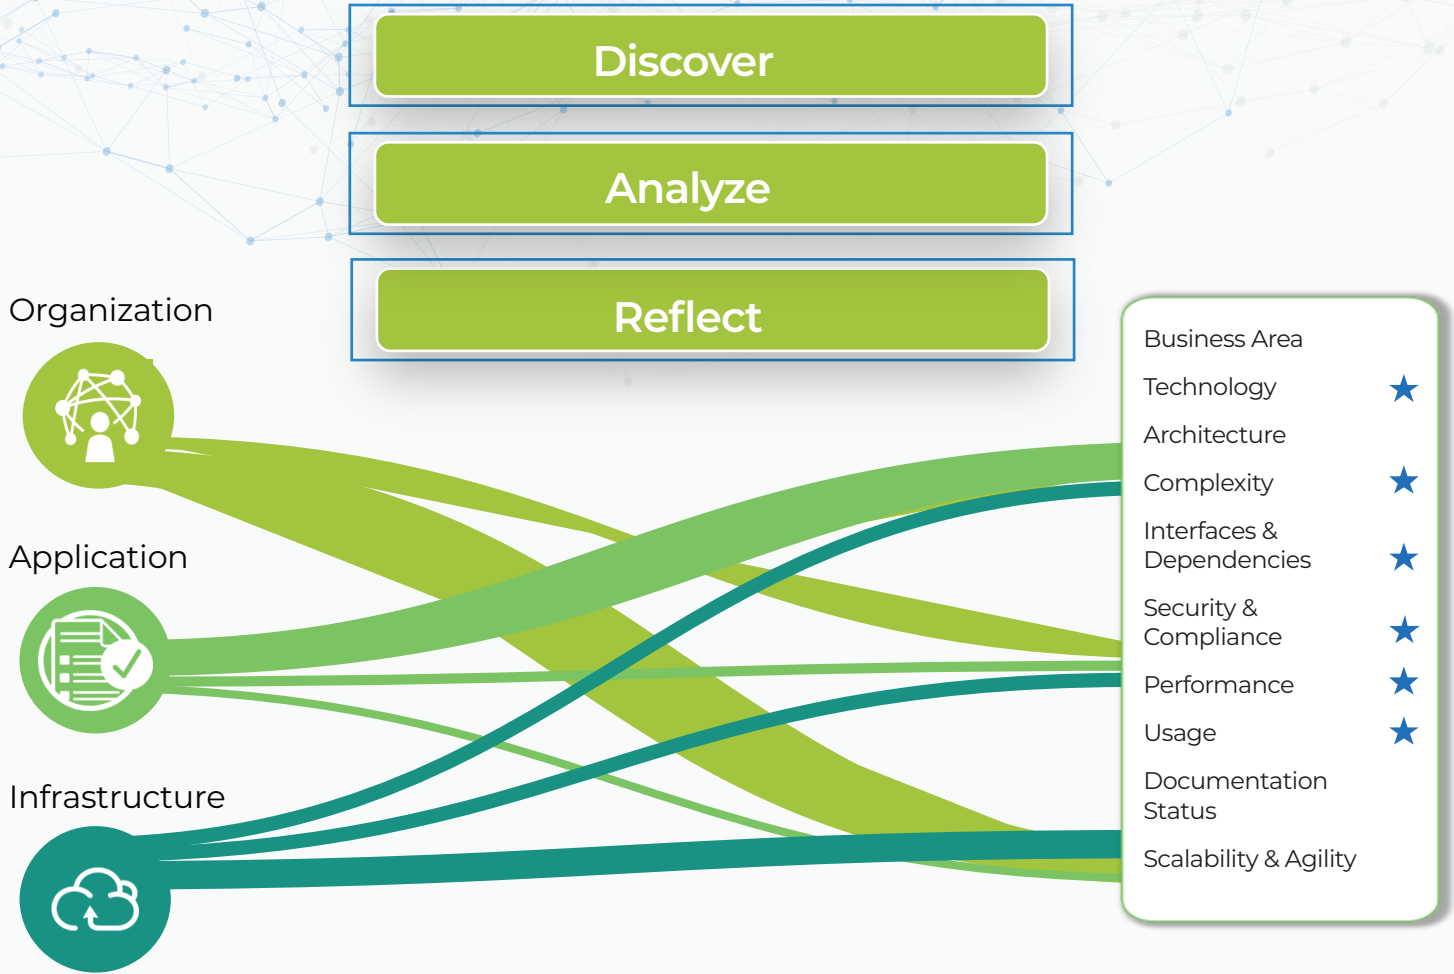

Cloud Capabilities

Discover – Transform – Operate & Automation Fabric

Our Cloud Offerings

Discover: Magic's Cloud Assessment and Discovery Framework

Migrate: Magic's Well-Defined Approach of Migrating to Cloud

Operate: L1 and L2 Infrastructure and Cloud Operations and Monitoring Services

24*7 L1 Monitoring
Shared service team

24*7 L2 Monitoring
Shared service team

Installation and
Setup of tools

Operate: L1 and L2 Infrastructure and Cloud Support and Maintenance

Automation Fabric: Key features of Magic's Automation Fabric Framework

Infrastructure As Code	Configuration Management	Application Deployment
<ul style="list-style-type: none"> ✓ Zero-downtime infra provisioning ✓ Auto-provisioning of Azure load balancers ✓ Auto-provisioning of Azure VMs ✓ Auto-provisioning of Azure public IPs ✓ Auto-provisioning of Azure storage ✓ Auto-provisioning of Azure inbound/outbound rules ✓ Automated database creation – Azure SQL PaaS ✓ Add/delete VMs post infra deployment ✓ Deprovisioning of Azure infra ✓ Inbuilt approval processes & notifications 	<ul style="list-style-type: none"> ✓ Zero-downtime infra configuration ✓ IIS & .NET framework installation & configuration ✓ Automated configuration of environments – Dev, QA, Staging, Prod ✓ Automated configuration of target role – WebServersAppServers, DBServers, etc. ✓ Automated patching & hotfixes on environments ✓ Inbuilt approval processes & notifications ✓ Configuration of Azure Monitor 	<ul style="list-style-type: none"> ✓ Zero-downtime deployments (Blue-green) ✓ Automated functional testing ✓ Automated N-unit testing & code coverage reporting ✓ Database deployment ✓ Inbuilt approval processes & notifications ✓ Auto-promotion of app from one environment to another